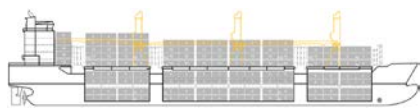

FLEET EXTRACT

BBC URANUS | BBC-40K-30A

No. of vessels	5
Deadweight	40,273 mt
Lifting capacity	4 x 30,5 mt
Cubic capacity	1,776,928 cbft
Built	2022-2024

BBC MERCURY | BULK VESSEL

No. of vessels	2
Deadweight	39,869 mt
Lifting capacity	up to 120 mt
Cubic capacity	1,761,513 cbft
Built	2023

BBC PLUTO | BBC-37K-30A

No. of vessels	2
Deadweight	37,300 mt
Lifting capacity	4 x 30 mt
Cubic capacity	1,728,092 cbft
Built	2010-2014

BBC DENMARK TYPE | BBC-24K-200A

No. of vessels	5
Deadweight	24,964 mt
Lifting capacity	2 x 100 mt + 1 x 60 mt
Cubic capacity	1,067,880 cbft
Built	2012-2013

BBC RAINBOW / BBC RAISE TYPE | BBC-18K-160A / B

No. of vessels	4 / 3
Deadweight	17,550 / 17,808 mt
Lifting capacity	3 x 80 mt
Cubic capacity	901,263 cbft
Built	2010-2013

BBC WESER TYPE | BBC-17K-160A

No. of vessels	6
Deadweight	17,500 mt
Lifting capacity	3 x 80 mt
Cubic capacity	760,642 cbft
Built	2006-2009

BBC CONGO TYPE | BBC-17K-500A

No. of vessels	7
Deadweight	17,000 mt
Lifting capacity	2 x 250 mt
Cubic capacity	689,429 cbft
Built	2010-2013

BBC AMBER TYPE | BBC-14K-800A

No. of vessels	13
Deadweight	14,350 mt
Lifting capacity	2 x 400 mt + 1 x 80 mt
Cubic capacity	711,236 cbft
Built	2010-2016