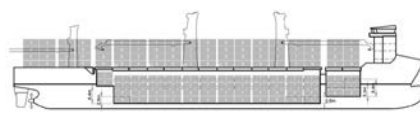

BBC PLUTO | BBC-37K-30A

No. of vessels	2
Deadweight	37,300 mt
Lifting capacity	4 x 30 mt
Cubic capacity	1,728,092 cbft
Built	2010-2014

BBC DENMARK TYPE | BBC-24K-200A

No. of vessels	5
Deadweight	24,964 mt
Lifting capacity	2 x 100 mt + 1 x 60 mt
Cubic capacity	1,067,880 cbft
Built	2012-2013

BBC RAINBOW / BBC RAISE TYPE | BBC-18K-160A / B

No. of vessels	4 / 3
Deadweight	17,550 / 17,808 mt
Lifting capacity	3 x 80 mt
Cubic capacity	901,263 cbft
Built	2010-2013

BBC WESER TYPE | BBC-17K-160A

No. of vessels	6
Deadweight	17,500 mt
Lifting capacity	3 x 80 mt
Cubic capacity	760,642 cbft
Built	2006-2009

BBC CONGO TYPE | BBC-17K-500A

No. of vessels	7
Deadweight	17,000 mt
Lifting capacity	2 x 250 mt
Cubic capacity	689,429 cbft
Built	2010-2013

BBC AMBER TYPE | BBC-14K-800A

No. of vessels	13
Deadweight	14,350 mt
Lifting capacity	2 x 400 mt + 1 x 80 mt
Cubic capacity	711,236 cbft
Built	2010-2016

BBC LEER | BBC-13K-500A

No. of vessels	10
Deadweight	13,000 mt
Lifting capacity	2 x 250 mt
Cubic capacity	910,941 cbft
Built	2024

	No. of vessels	4 / 7 / 1
	Deadweight	12,400mt (A/B) 12,300mt (C)
	Lifting capacity	2 x 250 mt
	Cubic capacity	621,537 cbft
	Built	2017-2024